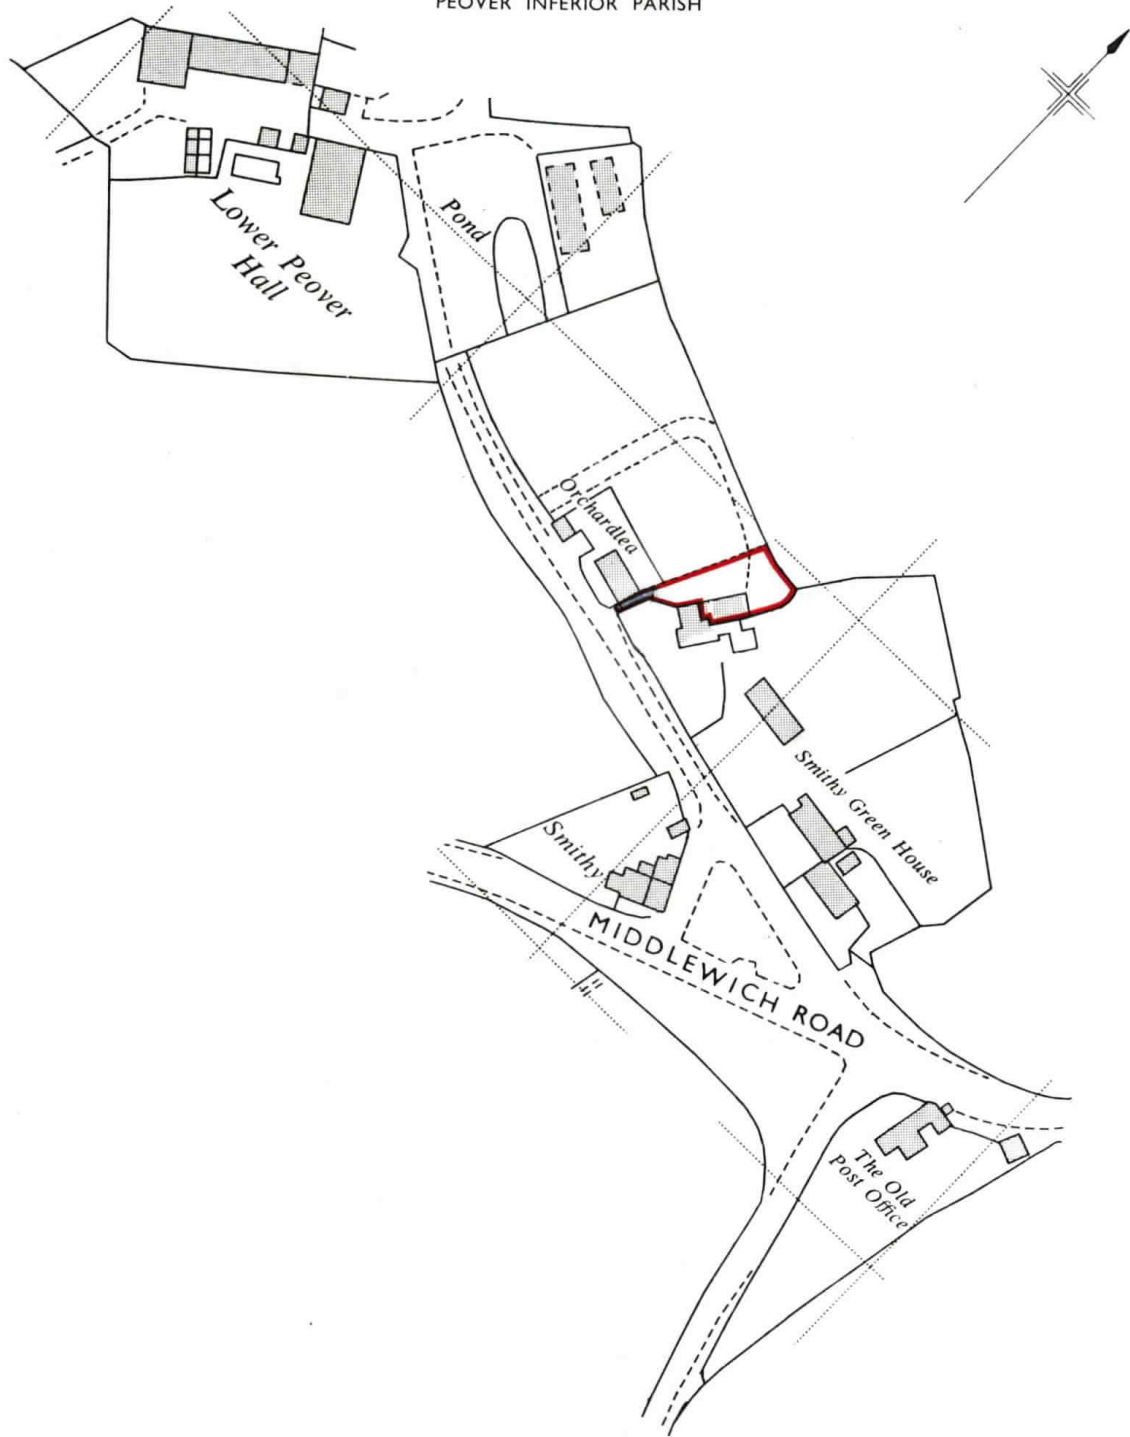

H.M. LAND REGISTRY		TITLE NUMBER	
		CH 186150	
ORDNANCE SURVEY PLAN REFERENCE	SJ 7474	SECTION A	Scale 1/1250 Enlarged from 1/2500
COUNTY CHESHIRE	DISTRICT MACCLESFIELD		© Crown copyright 1979

PEOVER INFERIOR PARISH

This is a print of the view of the title plan obtained from HM Land Registry showing the state of the title plan on 12 October 2023 at 16:31:23. This title plan shows the general position, not the exact line, of the boundaries. It may be subject to distortions in scale. Measurements scaled from this plan may not match measurements between the same points on the ground.